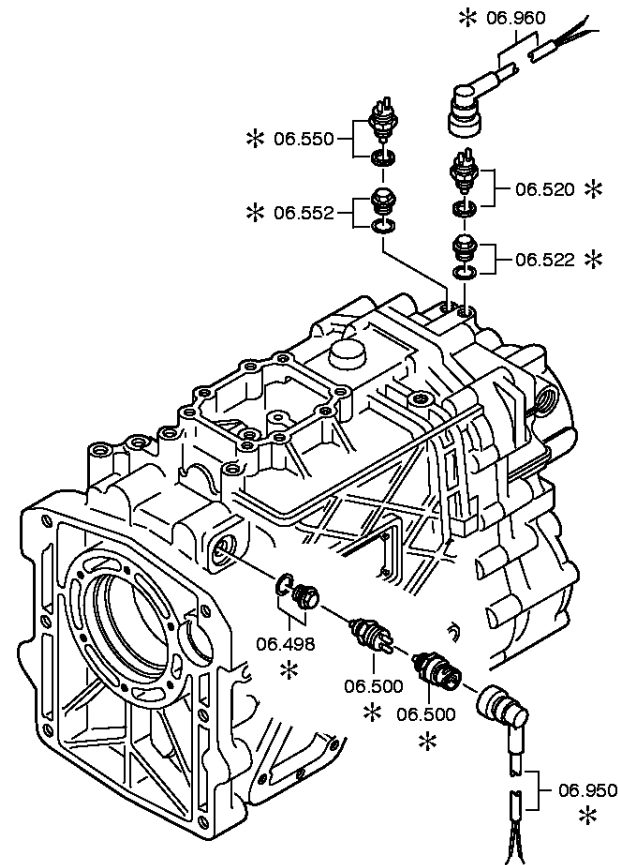

Material number: 1307.050.094

Plant: 067.05.01-1

Material-assembly-group-no: 1307.105.002

S 5-42 (Current date: 11.12.2012) /

RETURN

Plant

Page 1 from 1

Material number: 1307.050.094
Plant: 067.07.01-1
GEAR SHIFT HOUSING