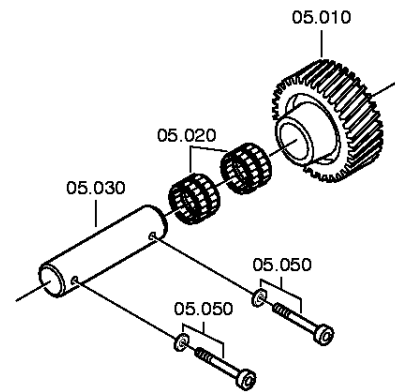

Plant

Page 1 from 1

Material number: 1307.050.094

Plant: 067.02.07-1

Material-assembly-group-no: 1307.102.053

S 5-42 (Current date: 11.12.2012) /

INPUT SHAFT

Plant

Page 1 from 1

Material number: 1307.050.094

Plant: 067.03.01-1

Material-assembly-group-no: 1307.103.021

S 5-42 (Current date: 11.12.2012) /

LAYSHAFT

Plant

Page 1 from 1

Material number: 1307.050.094

Plant: 067.05.01-1

Material-assembly-group-no: 1307.105.002

S 5-42 (Current date: 11.12.2012) /

RETURN

Plant

Page 1 from 1

Material number: 1307.050.094
Plant: 067.07.01-1
GEAR SHIFT HOUSING