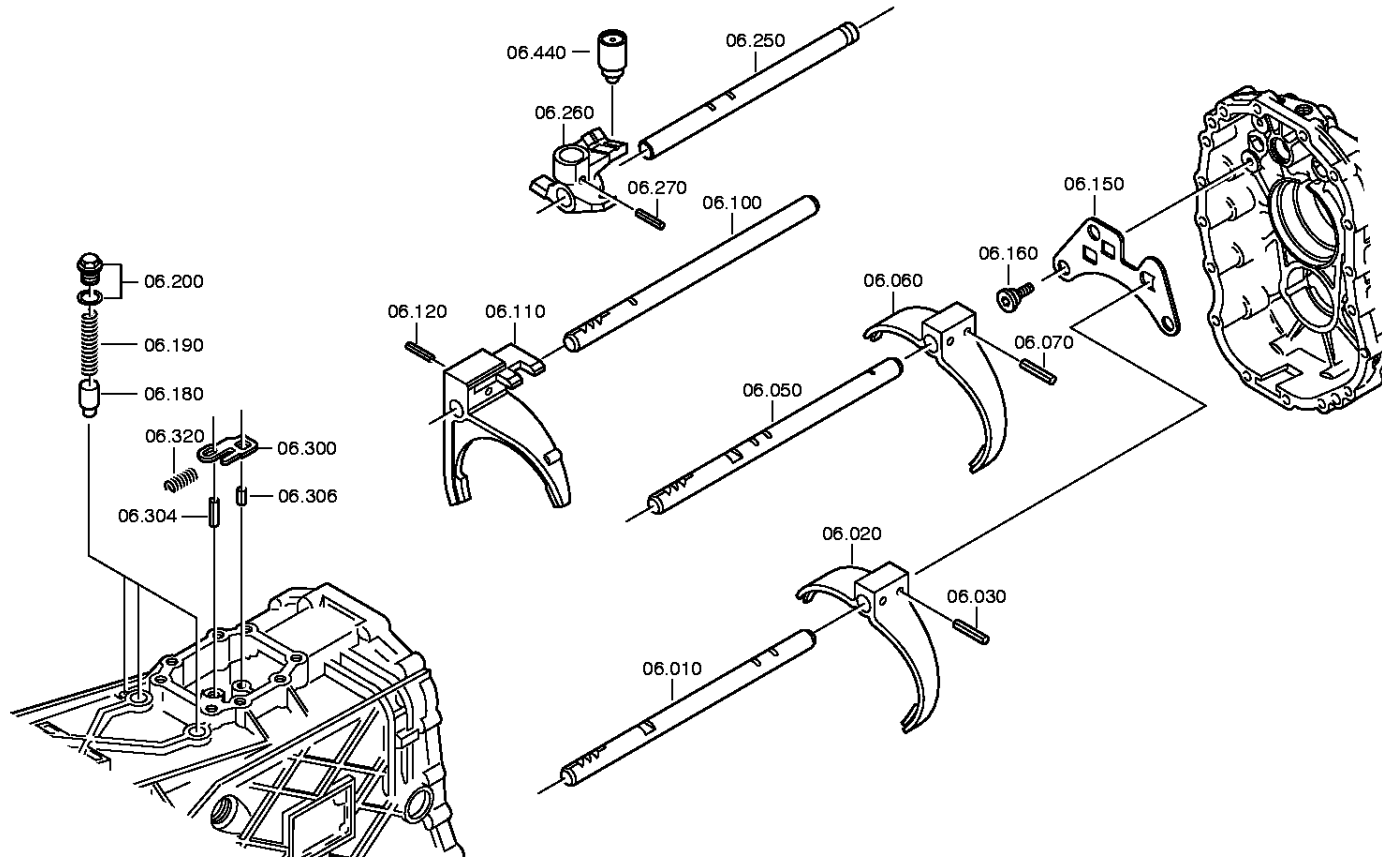

Material number: 1307.050.094

Plant: 067.05.01-1

Material-assembly-group-no: 1307.105.002

S 5-42 (Current date: 11.12.2012) /

RETURN

Plant

Page 1 from 1

Material number: 1307.050.094
Plant: 067.07.01-1
GEAR SHIFT HOUSING