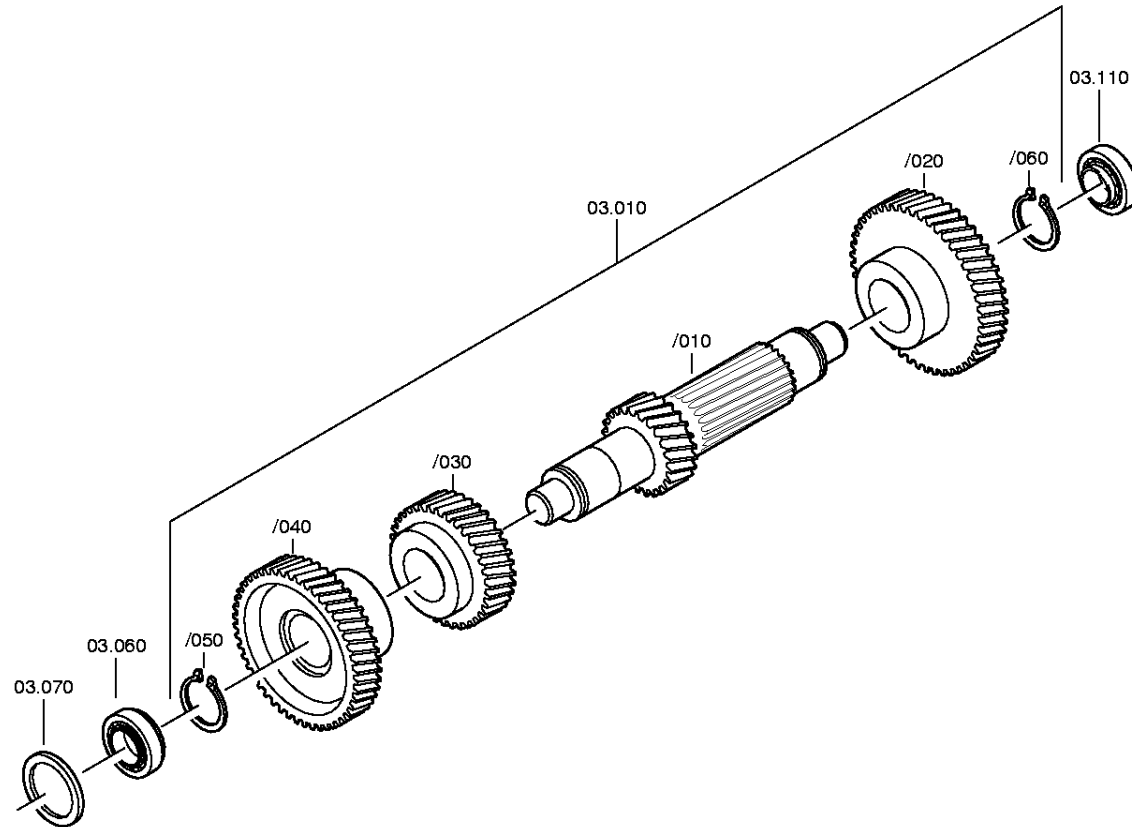

Plant

Page 1 from 1

Material number: 1307.050.094

Plant: 067.02.07-1

Material-assembly-group-no: 1307.102.053

S 5-42 (Current date: 11.12.2012) /

INPUT SHAFT

Plant

Page 1 from 1

Material number: 1307.050.094

Plant: 067.03.01-1

Material-assembly-group-no: 1307.103.021

S 5-42 (Current date: 11.12.2012) /

LAYSHAFT

Plant

Page 1 from 1