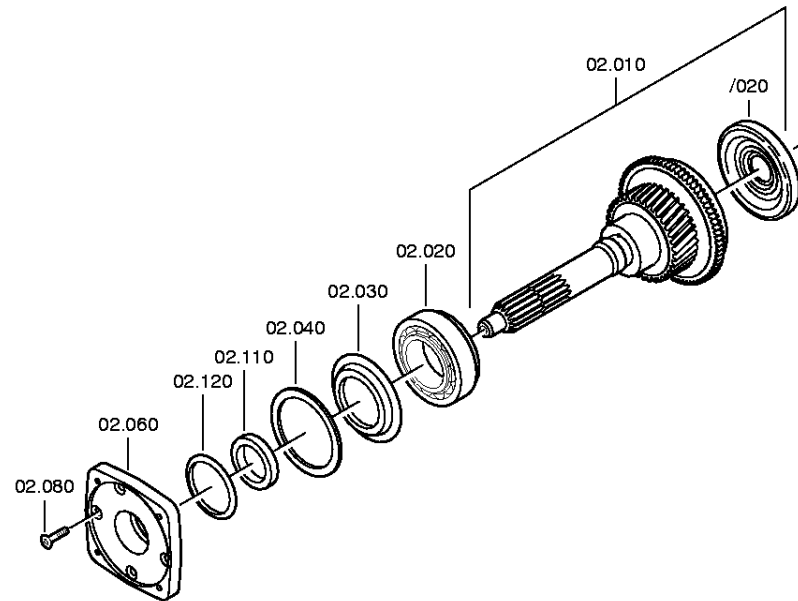

Plant

Page 1 from 1

Material number: 1307.050.094

Plant: 067.02.07-1

Material-assembly-group-no: 1307.102.053

S 5-42 (Current date: 11.12.2012) /

INPUT SHAFT

Plant