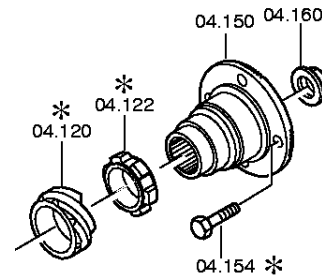

Plant

Page 1 from 1

Material number: 1307.050.094

Plant: 067.02.07-1

Material-assembly-group-no: 1307.102.053

S 5-42 (Current date: 11.12.2012) /

INPUT SHAFT

Plant

Page 1 from 1

Material number: 1307.050.094

Plant: 067.03.01-1

Material-assembly-group-no: 1307.103.021

S 5-42 (Current date: 11.12.2012) /

LAYSHAFT

Plant

Page 1 from 1

Material number: 1307.050.094

Plant: 067.05.01-1

Material-assembly-group-no: 1307.105.002

S 5-42 (Current date: 11.12.2012) /

RETURN

Plant

Page 1 from 1

Material number: 1307.050.094
Plant: 067.07.01-1
GEAR SHIFT HOUSING