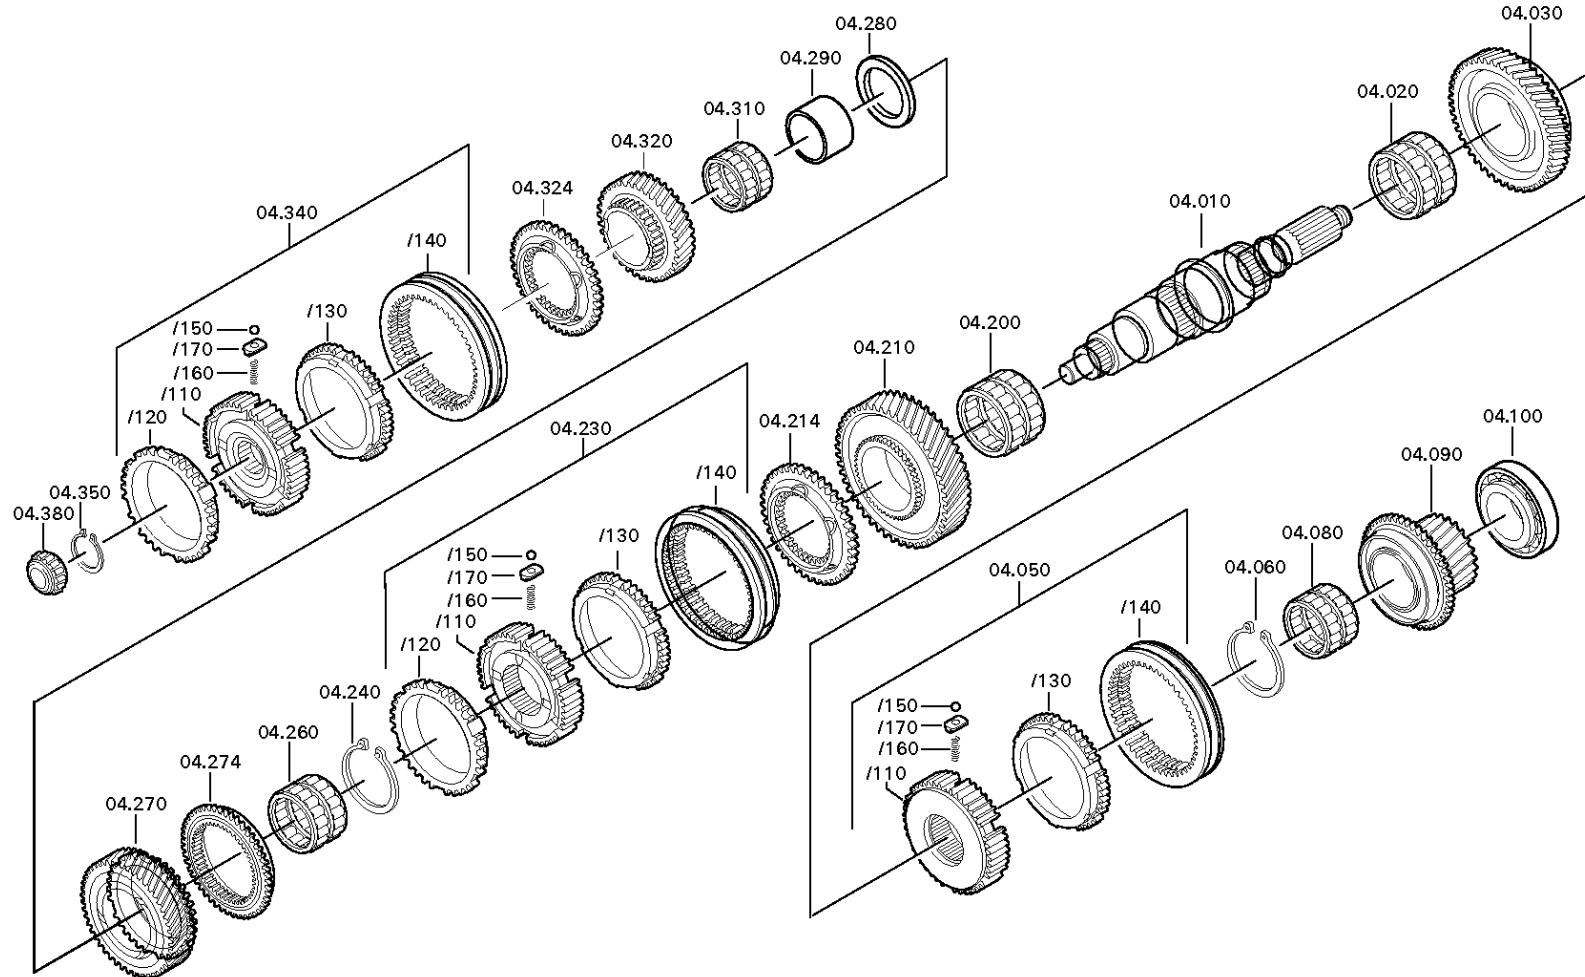

Plant

Page 1 from 1

Material number: 1307.050.094

Plant: 067.02.07-1

Material-assembly-group-no: 1307.102.053

S 5-42 (Current date: 11.12.2012) /

INPUT SHAFT

Plant

Page 1 from 1

Material number: 1307.050.094

Plant: 067.03.01-1

Material-assembly-group-no: 1307.103.021

S 5-42 (Current date: 11.12.2012) /

LAYSHAFT

Plant

Page 1 from 1