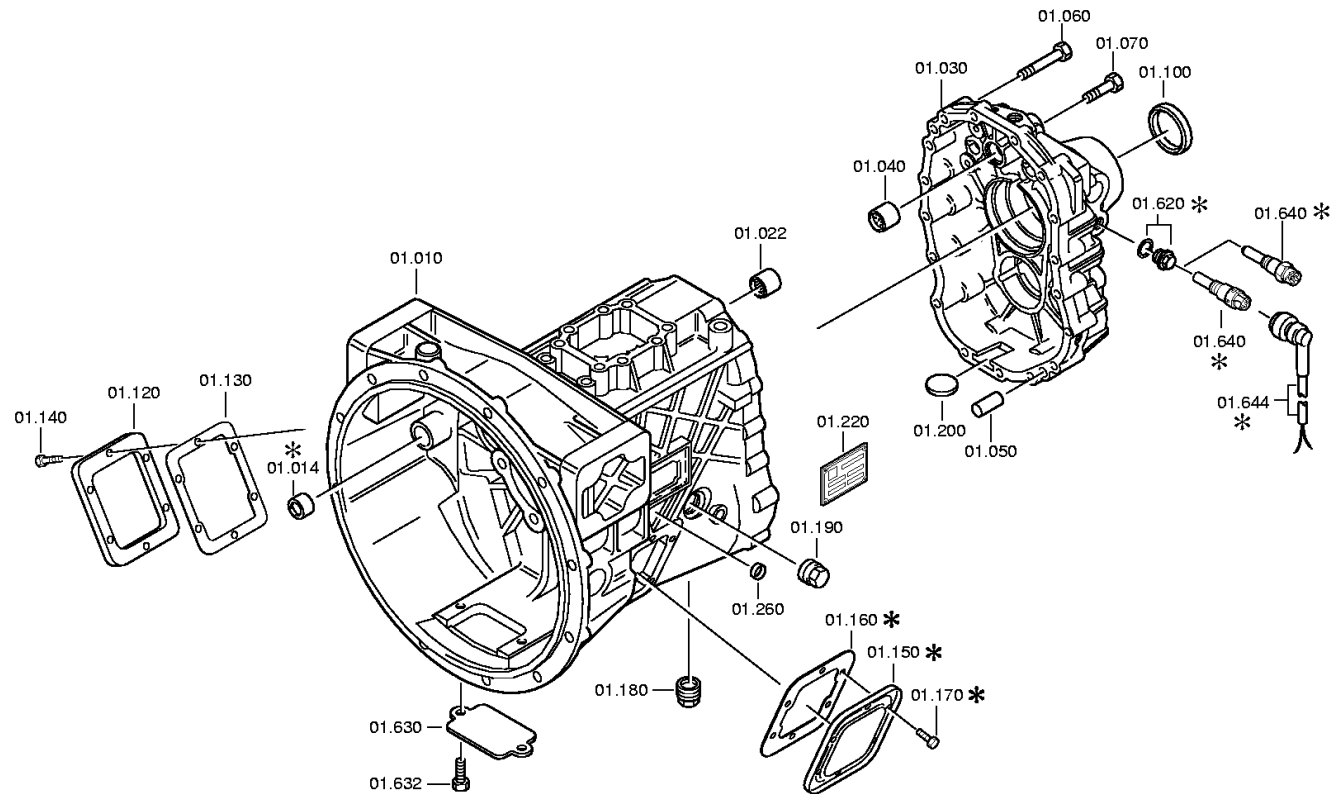

Material-assembly-group-no: 1307.101.118

S 5-42 (Current date: 11.12.2012) /

GEARBOX HOUSING

Bildtafel:
Figure: 067.01.12
Figure:
Figura:

je nach Stücklistenausführung
depending on spec. number
* suivant la nomenclature
secondo la distinta base

Plant

Page 1 from 1

Material number: 1307.050.094

Plant: 067.02.07-1

Material-assembly-group-no: 1307.102.053

S 5-42 (Current date: 11.12.2012) /

INPUT SHAFT

Plant